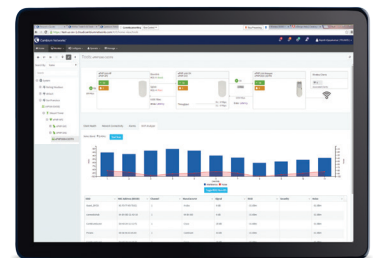

Model Specs	Frequency	MIMO
cnPilot™ E500 Outdoor	802.11ac	Dual Band 2.4 GHz & 5 GHz

ePMP™ 1000 Hotspot Reaching the edge.

The reliability of ePMP™ radio, combined with the power of service-provider-grade WiFi software, makes this easy-to-deploy single-band access point the choice for government, utility and other deployments that need to scale over time, and offers support for remote controller-based network architecture. The ePMP™ Hotspot includes PoE out to support a second hotspot, or an ePMP™ or PMP subscriber module.

Model Specs	Frequency	MIMO
ePMP™ 1000 Hotspot	802.11n	Single Band 2.4 GHz or 5 GHz

cnMaestro™ Managing it all.

A suite of cloud-based tools for network management: inventory management, onboarding devices, daily operations and maintenance. cnMaestro™ offers full visibility across the entirety of a network. This one-stop solution orchestrates network management today, with even more functionality rolling out in the future.