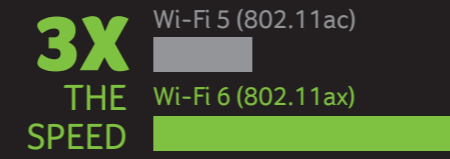

Connecting to external devices like hard drives and monitors is easier and faster than ever with multiple lightning fast USB Type-C ports with Thunderbolt™ 3 support.