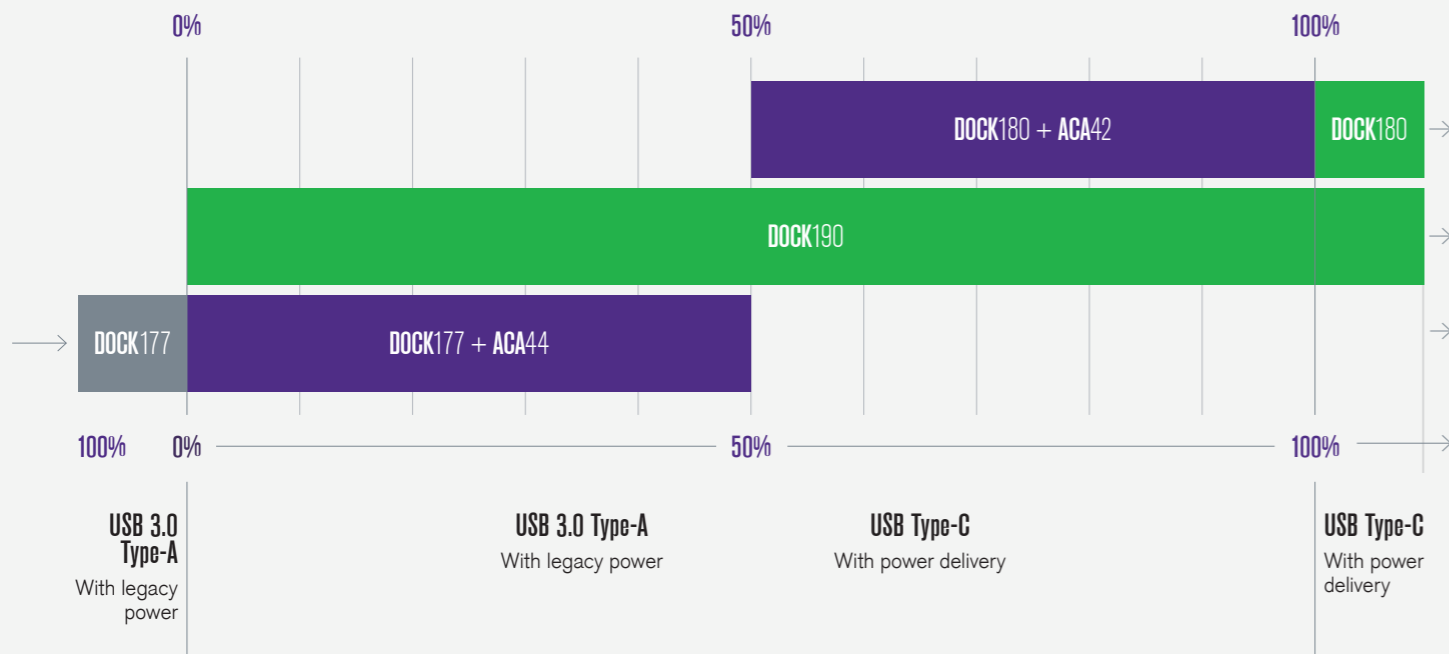

CHOOSING A UNIVERSAL DOCKING SOLUTION FOR A USB-C TRANSITION PLAN

Making the right decision ensures you get the right things done in the future. Targus makes this an easy decision just by following three simple steps.

1. Understanding the transition journey
  Take down the make, model and part number of any Type-C Power Delivery devices
2. Legacy support
  Take down the make, model and part number of any Legacy Power Delivery devices
3. Your transition
  Where are you in the USB-C transition?

Targus' patent for Universal Legacy (non USB-C) charging of PC Laptops from a USB docking station ensures customers do not need to use AC adaptors.

Targus provides compatible charging for 18.5-20 Volt PC computers including HP, Dell, Lenovo, Toshiba, Acer, ASUS and more.

USB TYPE-C TRANSITION %

DOCKING STATION POWER OUTPUT RATING

	LEGACY POWER DELIVERY	TYPE-C POWER DELIVERY	AC OUTLETS REQUIRED
DOCK177AUZ	90W	N/A	1
DOCK177AUZ + ACA44AUZ	90W	60W	1
DOCK190AUZ	90W	100W	1
DOCK180AUZ + ACA42AUZ	60W	60W	1
DOCK180AUZ	N/A	60W	1

SUPERIOR SOFTWARE EQUALS SUPERIOR PERFORMANCE

Targus' exclusive software supplied with the Universal Docking Station maximises performance for companies who are looking to embrace more agile and connected workplaces.

Our software is the product of extensive in-market research and testing. Our wide market experience and insights are drawn from an unmatched commitment to support enterprise deployment and integration. We analyze and fix common end-user problems and address the often complex issues faced by IT, infrastructure and project delivery teams.

USER EXPERIENCE BENEFITS (UX)

AV CONFIGURATION

Developed with the user in mind — the utility automatically configures displays and saves icon and application window locations. The utility was developed to improve the user experience (UX) in Activity Based Workspaces. Another enabler for getting things done.

IT USER EXPERIENCE BENEFITS (IT UX)

WiFi AUTO SWITCH

Improved network switching between WiFi and Ethernet LAN when using a Targus Universal Docking Station (UDS).

M.A.C ADDRESS CLONING

Improves security around network access.

GHOST DEVICE REMOVAL

Automatically purges old Windows registry records associated to previously used Targus Universal Docking Stations (UDS) for optimum performance.