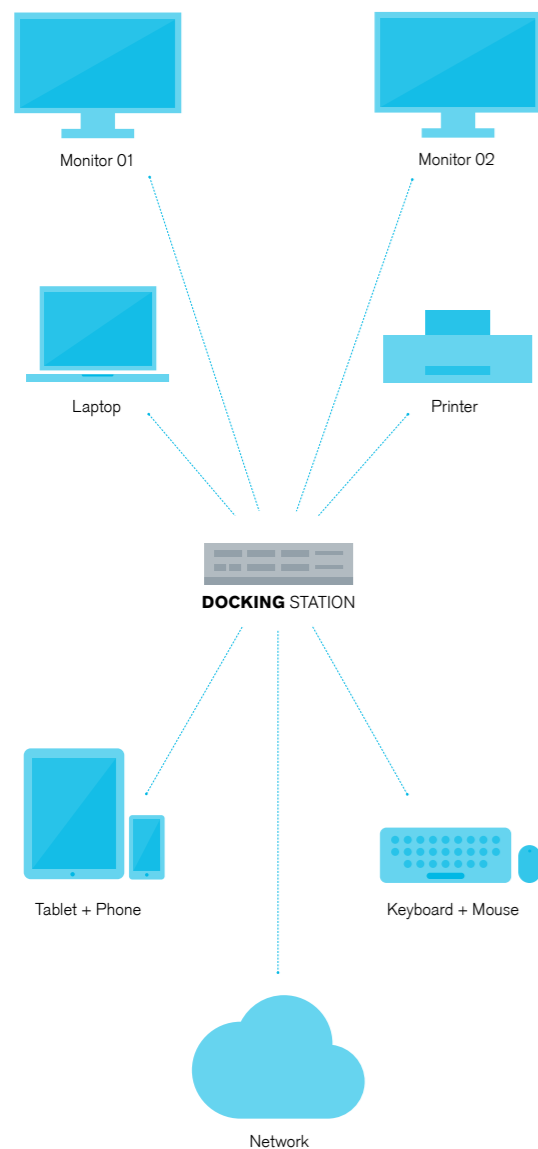

and tablets as a primary computing platform. A solution is therefore required for these devices to seamlessly integrate with workplaces and connect to agile workspaces.

TARGUS UNIVERSAL DOCKING STATIONS ARE AN ESSENTIAL DRIVER OF WORKPLACE CHANGE.