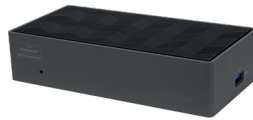

UP TO 45% OFF

Dual Video 2K
+ Laptop Charging 90W
USB 3.0
ACP7703AUZ

Dual Video 2K/1K
+ No Laptop Charging
USB 3.0
DOCK120AUZ

SOLD OUT

Dual Video 4Kp60
+ Laptop Charging 100W
USB-C
DOCK180AUZ

Dual Video 4Kp60
+ Laptop Charging 100W
USB-C & USB 3.0
DOCK190AUZ