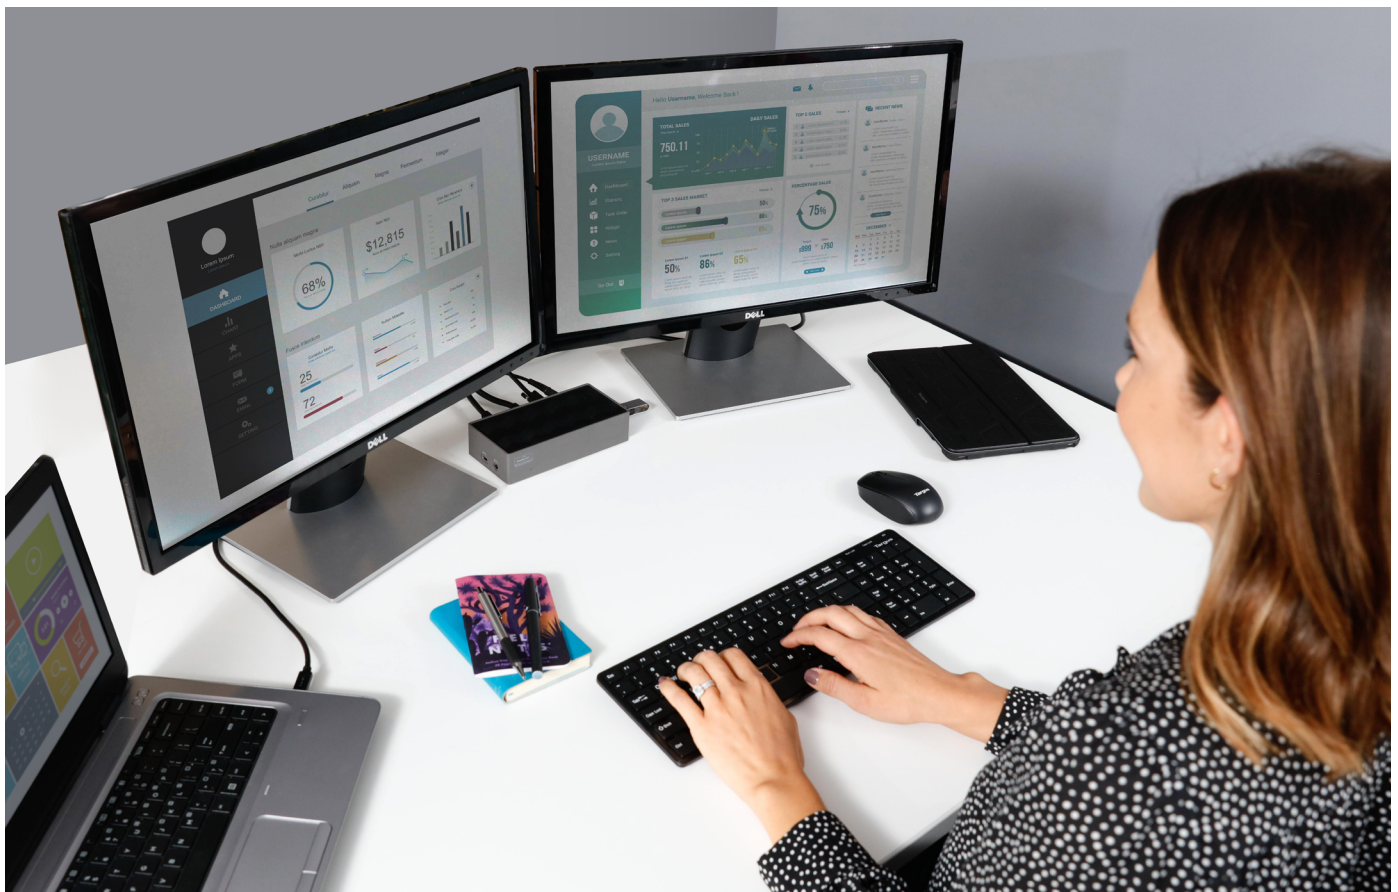

Make Working From Home

WORK FOR YOU!

Whether you've been working from home for years – or are suddenly experiencing it for the first time – setting up the ultimate workstation at home is the key to remaining effective and productive. Consider these top products for your home office.

DOCKING STATIONS & USB HUBS

Connect your laptop to more – multiple monitors, mice, keyboards, flash drives, or even smartphone chargers.

POWER ADAPTORS

While your laptop comes equipped with a power adapter, having a spare is always useful. On top of that, a universal power adapter means you can charge multiple devices, not just the single charger designed for your individual laptop.