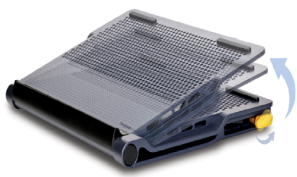

ACCESSORIES

Numeric Keypad
AKP10US

Rotating Monitor Stand
AWE10AU

Universal Monitor Stand
PA235U

Laptop Chill Mat
AWE55AU

Laptop Chill Mat with 4-USB Ports
AWE81AU

Slim Stylus
Black (AMM166AU)
Grey (AMM16604AU)

2-in-1 Stylus & Pen
Black (AMM163US)
Red (AMM16301US)
Grey (AMM16304US)

PRIVACY

4Vu Privacy Screen - Laptop
All sizes available

4Vu Privacy Screen - Monitor
All sizes available

Spy Guard Webcam Cover 3pk
AWH02GL