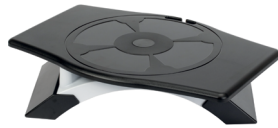

ACCESSORIES

Numeric Keypad
AKP10US

Rotating Monitor Stand
AWE10AU

Universal Monitor Stand
PA235U

Laptop Chill Mat
AWE55AU

Laptop Chill Mat with 4-USB Ports
AWE81AU

Slim Stylus
Black (AMM166AU)
Grey (AMM16604AU)

2-in-1 Stylus & Pen
Black (AMM163US)
Red (AMM16301US)
Grey (AMM16304US)

PRIVACY

4Vu Privacy Screen - Laptop
All sizes available

4Vu Privacy Screen - Monitor
All sizes available

Spy Guard Webcam Cover 3pk
AWH02GL