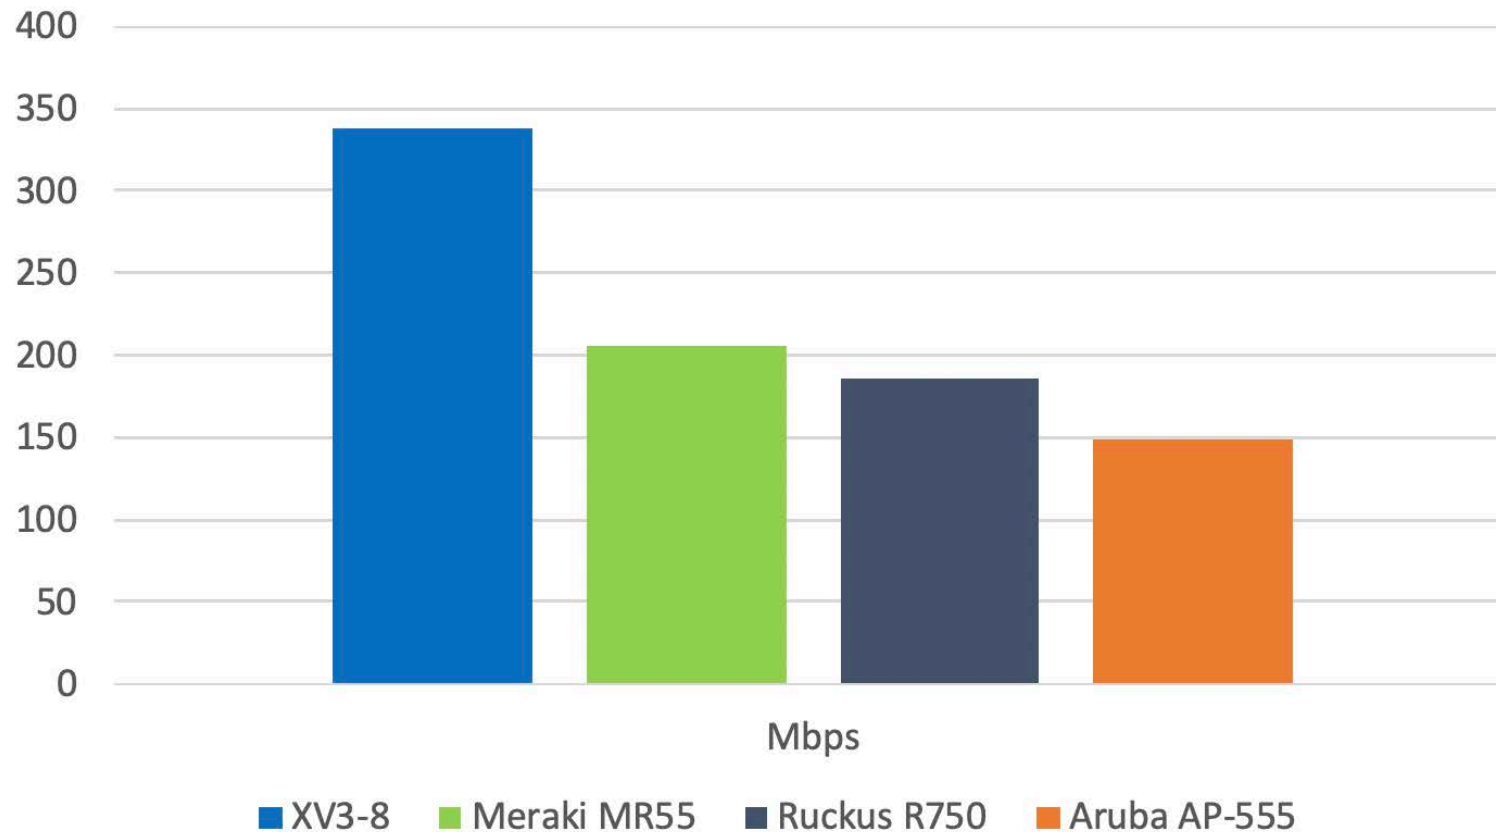

200 Clients Aggregated Throughput (Mbps)

Cambium Advantage:
Average **91%** Higher
Performance vs. 3
Competitive 8x8 APs

What is happening?

- High density tri-radio spreads load
- Software-defined radios optimize for 5GHz performance

Test Details

Mix of laptops, tablets, phones

Mix of FTP, HTTP, Fast Ping traffic

Ruckus R750 could not associate >103 clients