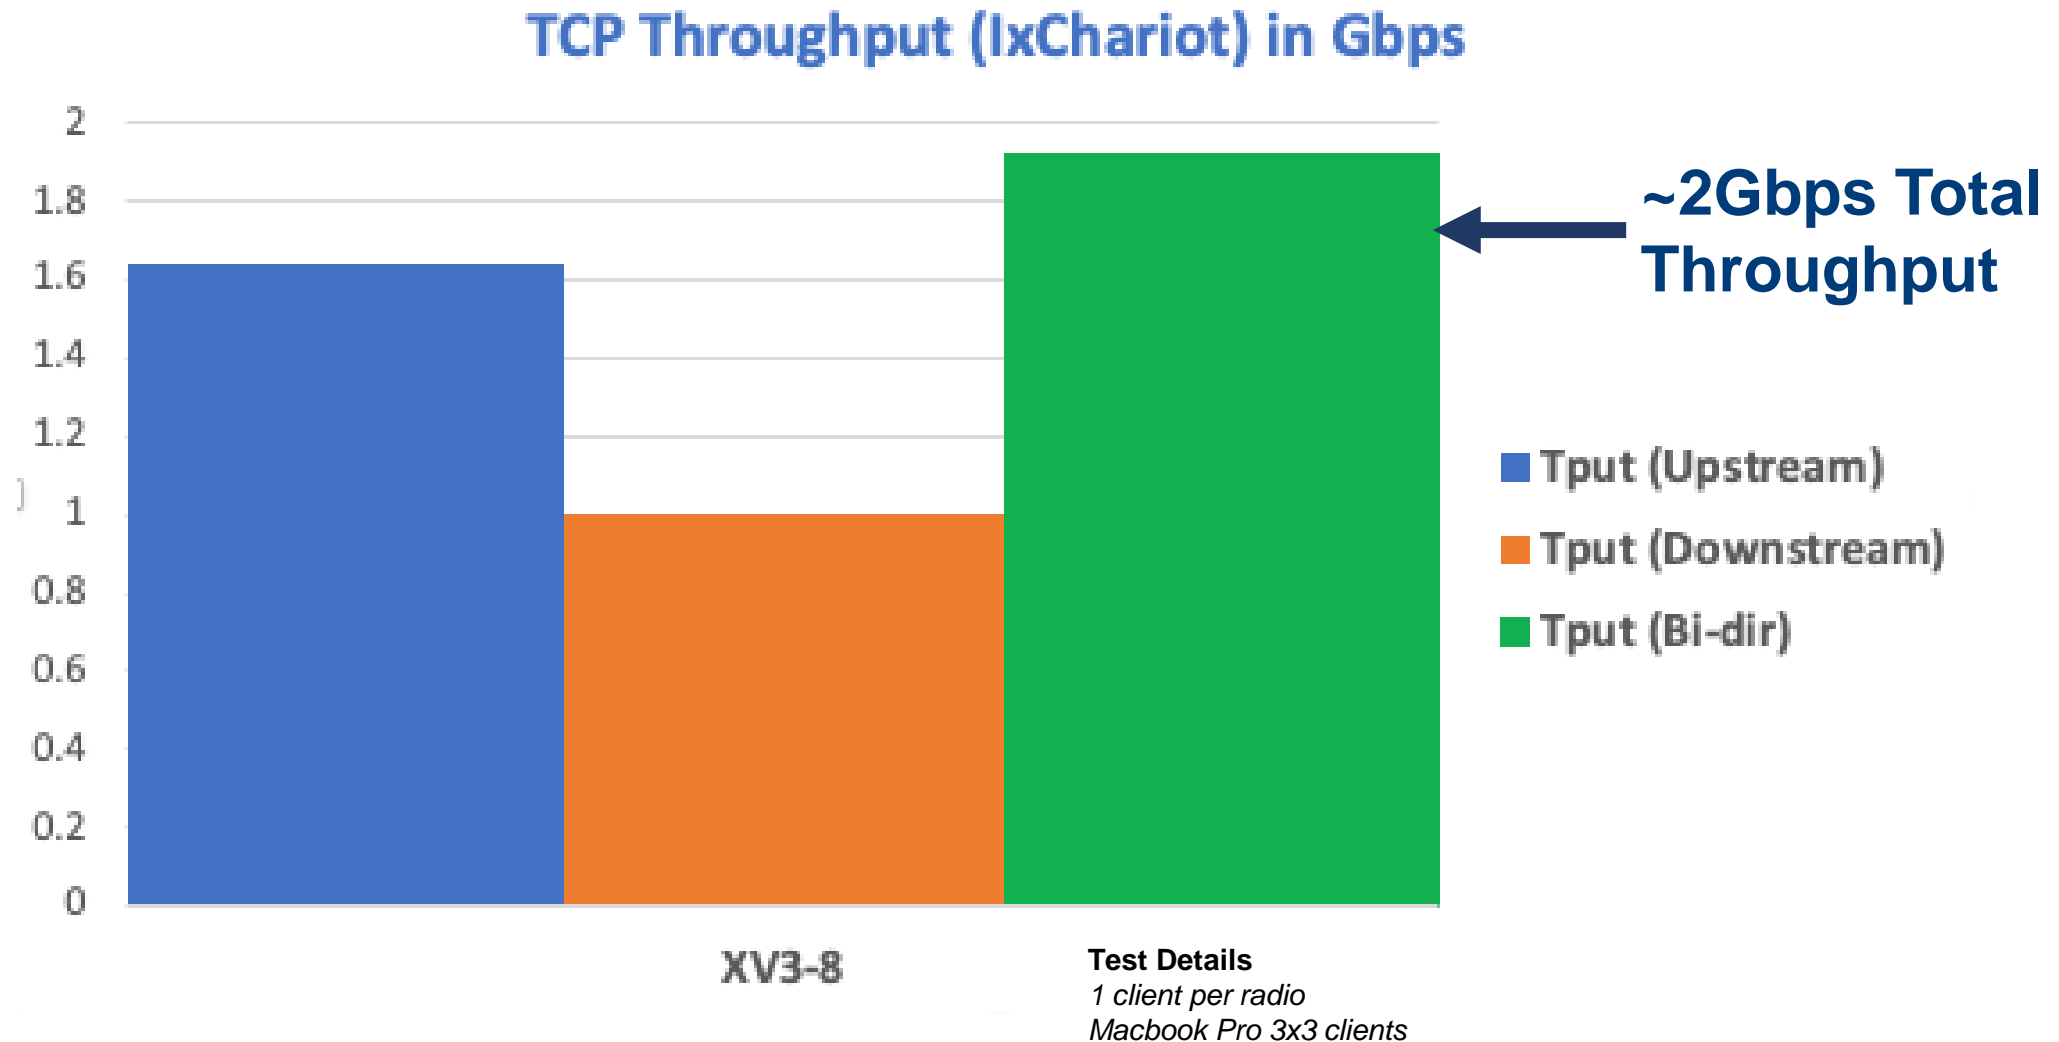

Test Details

Mix of laptops, tablets, phones

Mix of FTP, HTTP, Fast Ping traffic

Ruckus R750 could not associate >103 clients

XV3 Delivers Multi-Gig Performance

Cambium Networks™