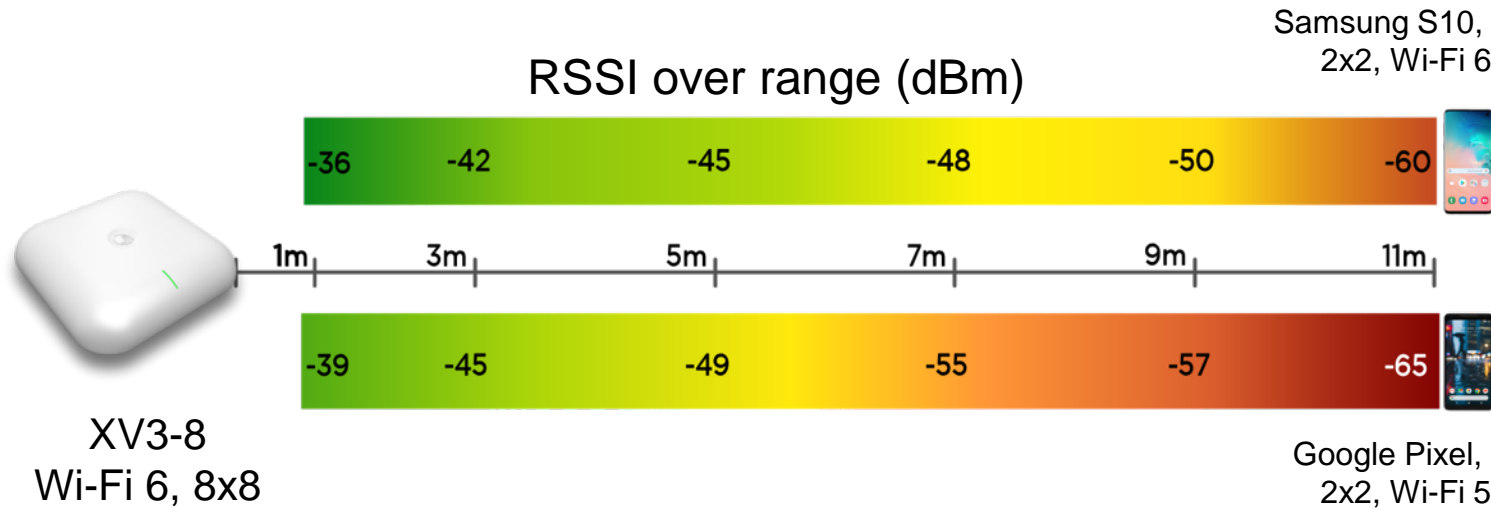

**Automated Testing Facilities
Thousand Oaks, CA**

Wi-Fi 6 Improves Wireless Performance

5GHz Throughput vs Room (Mbps)

Wi-Fi 6 Advantage:
Up to **40%** Higher
Performance vs. Wi-Fi 5

What is happening?

- 8x8 antennas provide better receive sensitivity and signal integrity
- Improved radio driver and offload
- 1024QAM is 25% more bits/Hz

Test Details

AP located outside of Room 1
Increasing distance from AP to Rooms on the right of graph
Throughput measured to single Macbook 3x3 11ac client

Wi-Fi 6 Improves Wireless Performance

Wi-Fi 6 Advantage:
Average **135%**
Improvement vs. Wi-Fi 5