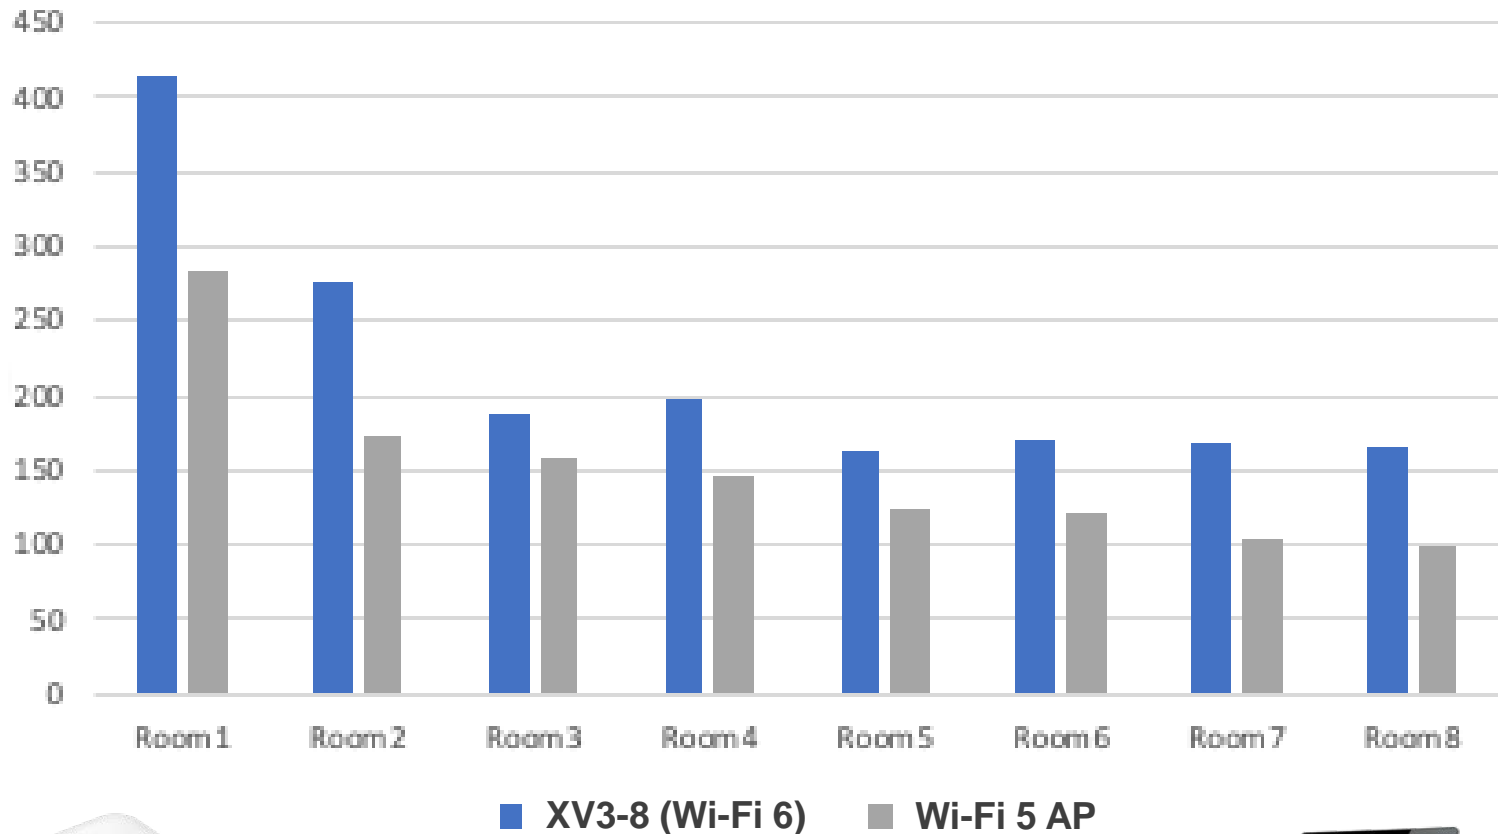

Wi-Fi 6 Improves Wireless Performance

5GHz Throughput vs Room (Mbps)

Wi-Fi 6 Advantage:
Up to **40%** Higher
Performance vs. Wi-Fi 5

What is happening?

- 8x8 antennas provide better receive sensitivity and signal integrity
- Improved radio driver and offload
- 1024QAM is 25% more bits/Hz