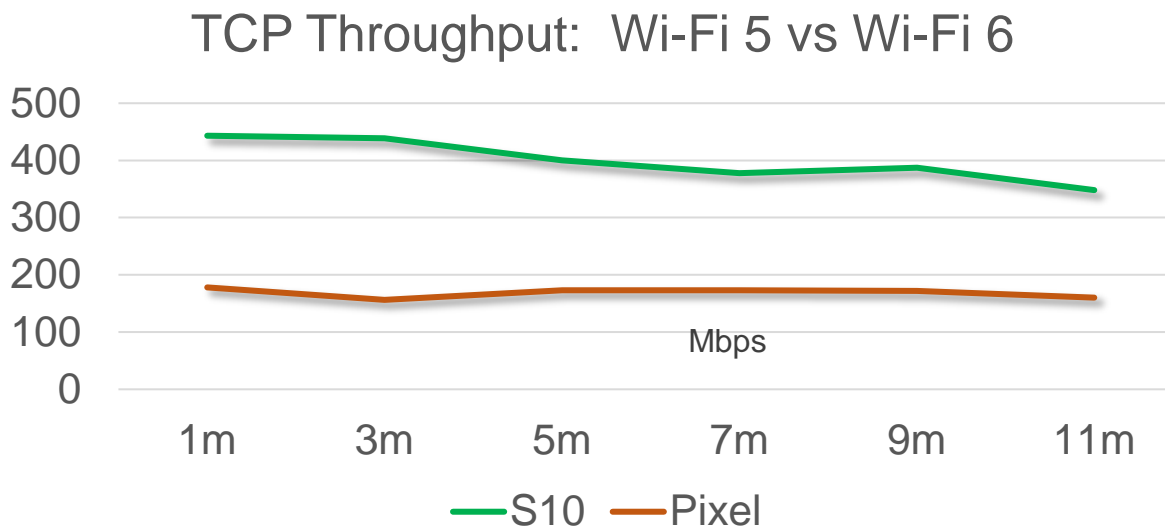

Test Details

AP located outside of Room 1
Increasing distance from AP to Rooms on the right of graph
Throughput measured to single Macbook 3x3 11ac client

Wi-Fi 6 Improves Wireless Performance

Wi-Fi 6 Advantage:
Average **135%**
Improvement vs. Wi-Fi 5

What is happening?

- 1024QAM is 25% more bits/Hz
- More efficient signaling protocols
- Client-side CPU speed increase

Test Details

iPerf3 client on Windows 10 PC
iPerf3 server on smart phone
`iperf3 -c <ip> -i 10 -t 10 -P 6`
40Mhz channel, 44/48, short guard