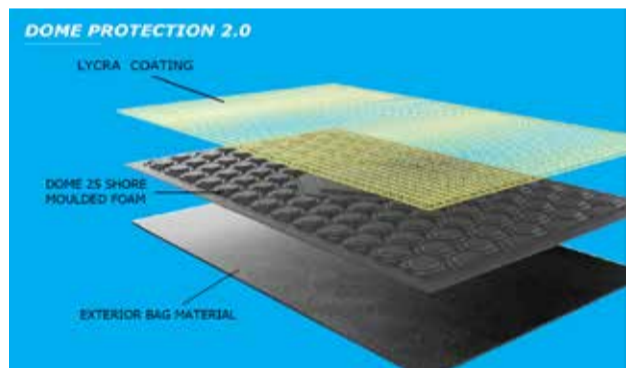

- ü Improved style and performance
- ü A greater choice of silhouettes and sizes to accommodate devices of various dimensions
- ü Enhanced fabrics and fittings, including tougher handles and base materials
- ü The ability to use several styles together, such as a sleeve and a roller

Dome 1.0
68% coverage

Dome 2.0*
100% coverage

Reflecting the Targus promise of 'best protection for your tech', the **CityGear 3** range showcases a smarter, more effective protective system. **Dome 2.0*** offers greater coverage and superior performance in the event of shocks caused by knocks and drops. It's also visible and more space efficient – 50% slimmer than Dome 1.0.